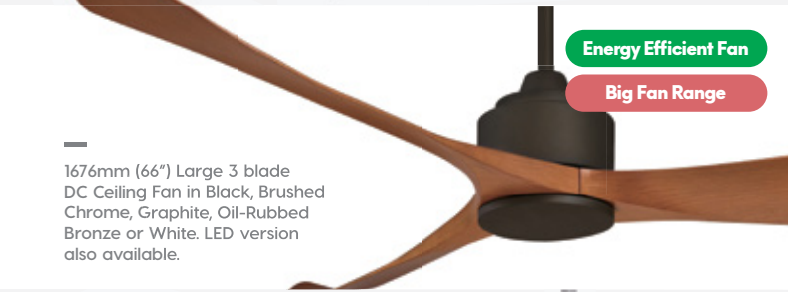

1300mm (52") 4 blade ceiling fan, Black or White.

Energy Efficient Fan

1300mm (52") 3 blade DC Ceiling Fan in Black, Brushed Chrome or White.

Energy Efficient Fan

Big Fan Range

1676mm (66") Large 3 blade DC Ceiling Fan in Black, Brushed Chrome, Graphite, Oil-Rubbed Bronze or White. LED version also available.

1300mm (52") 4 blade LED Ceiling Fan in Black, Brushed Steel or White. Without light version also available.

Unlock premium features on your fan with our new range of Universal Ceiling Fan remotes, or use your phone to control your Fans by downloading the Mercator FRM72 app.